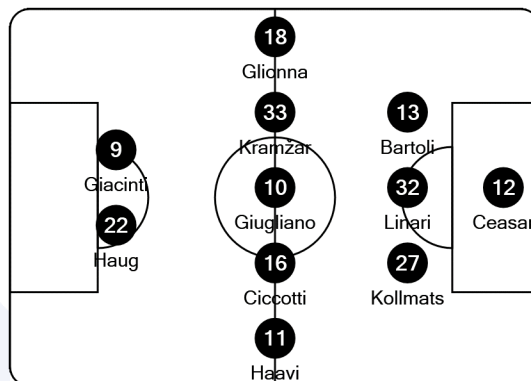

Coach:

**Karel Piták**

*Referee:* Lizzy Van Der Helm (NED)

*Fourth official:* Marisca Overtoom (NED)

*UEFA delegate:* Camelia Nicolae (ROU)

#### AS Roma

- 12 Camelia Ceasar (GK)
- 9 Valentina Giacinti
- 10 Manuela Giugliano
- 11 Emilie Haavi
- 13 Elisa Bartoli (C)
- 16 Claudia Ciccotti
- 18 Benedetta Glionna
- 22 Sophie Haug
- 27 Beata Kollmats
- 32 Elena Linari
- 33 Zara Kramžar