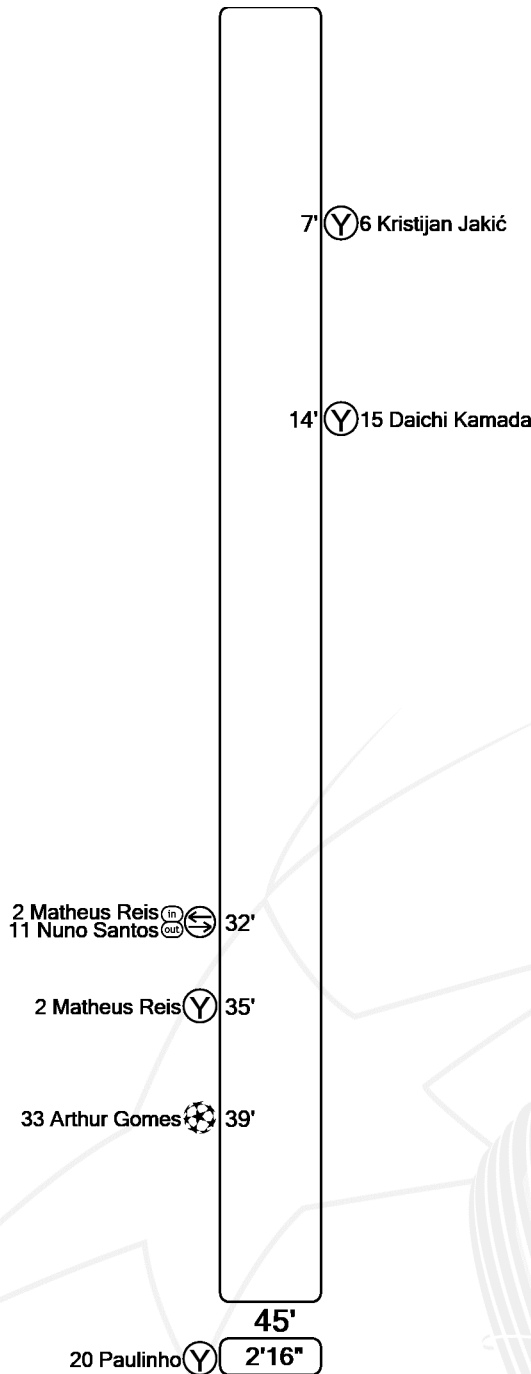

Half-time Report

Matchday 6 - Tuesday 1 November 2022

GROUP D - Estádio José Alvalade - Lisbon

Sporting Clube de Portugal

Eintracht Frankfurt

1 0
21.00CET

- 1 Antonio Adán (GK)
- 3 Jeremiah St. Juste
- 4 Sebastián Coates (C)
- 10 Marcus Edwards
- 11 Nuno Santos
- (*) 15 Manuel Ugarte
- 20 Paulinho
- 24 Pedro Porro
- 25 Gonçalo Inácio
- 28 Pedro Gonçalves
- 33 Arthur Gomes

- 12 Franco Israel (GK)
- 2 Matheus Reis
- 6 Sotirios Alexandropoulos
- 16 Rochinha
- 17 Francisco Trincão
- 18 Fatawu Issahaku
- 47 Ricardo Esgaio
- 63 José Marsà
- 71 Flávio Nazinho
- 77 Jovane Cabral
- 82 Mateus
- 84 Dário Essugo

Coach:
Rúben Amorim

Attempts total	3
Attempts on target	2
Saves	2
Corners	0
Offsides	1
Fouls committed	7
Fouls suffered	7
Free kicks to goal	0
Possession	51%
Ball in play	16'00"
Total ball in play	31'35"

Referee:
Slavko Vinčić (SVN)
Assistant referees:
Tomaž Klančnik (SVN)
Andraž Kovačič (SVN)
Fourth official:
David Smajc (SVN)
UEFA delegate:
Neil Morrow (NIR)