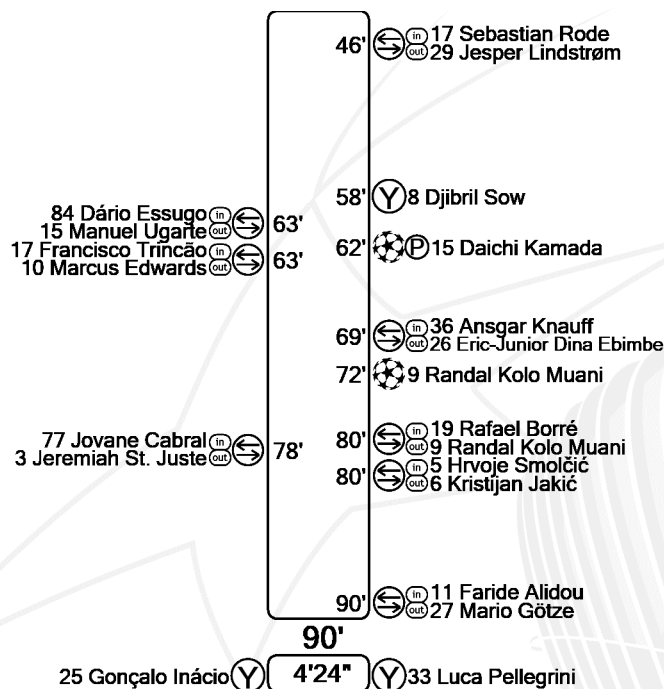

- 1 Kevin Trapp (GK) (C)
- 2 Evan N'Dicka
- 6 Kristijan Jakić
- 8 Djibril Sow
- 9 Randal Kolo Muani
- 15 Daichi Kamada
- 26 Eric-Junior Dina Ebimbe
- 27 Mario Götze
- 29 Jesper Lindstrøm
- 33 Luca Pellegrini
- 35 Tuta
- 31 Jens Grahl (GK)
- 40 Diant Ramaj (GK)
- 4 Jérôme Onguéné
- 5 Hrvoje Smolčić
- 11 Faride Alidou
- 17 Sebastian Rode
- 19 Rafael Borré
- 21 Lucas Alario
- 22 Timothy Chandler
- 36 Ansgar Knauff

Coach: **Rúben Amorim**

	Half time	Full time
Attempts total	3	4
Attempts on target	2	2
Saves	2	3
Corners	0	3
Offsides	1	1
Fouls committed	7	14
Fouls suffered	7	16
Free kicks to goal	0	0
Possession	51%	51%
Ball in play	16'00"	30'54"
Total ball in play	31'35"	60'09"

Referee: Slavko Vinčić (SVN)
Assistant referees: Tomaž Klančnik (SVN), Andraž Kovačič (SVN)
Fourth official: David Smajc (SVN)
UEFA delegate: Neil Morrow (NIR)

Coach: **Oliver Glasner**

	Half time	Full time
Attempts total	1	6
Attempts on target	1	4
Saves	1	1
Corners	4	6
Offsides	2	3
Fouls committed	7	17
Fouls suffered	7	13
Free kicks to goal	0	0
Possession	49%	49%
Ball in play	15'35"	29'15"
Total ball in play	31'35"	60'09"

VAR: Juan Martínez Munuera (ESP)
Assistant VAR: Alejandro Hernández (ESP)