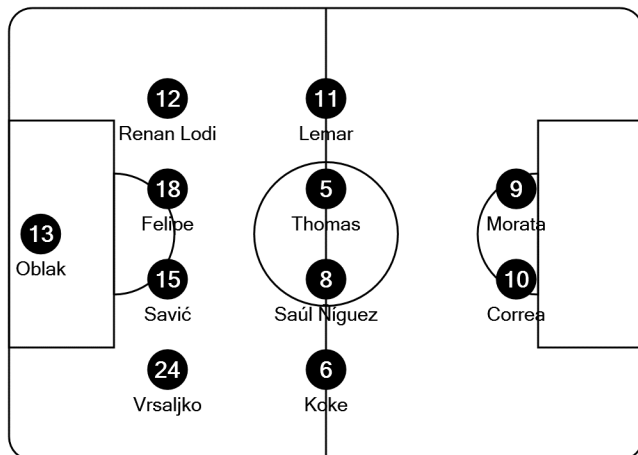

UEFA
CHAMPIONS
LEAGUE

Tactical Line-ups

Round of 16 1st leg - Tuesday 18 February 2020

Estadio Metropolitano - Madrid

Club Atlético de Madrid

- 13 Jan Oblak (GK)
- 5 Thomas
- 6 Koke (C)
- 8 Saúl Níguez
- 9 Álvaro Morata
- 10 Ángel Correa
- 11 Thomas Lemar
- 12 Renan Lodi
- 15 Stefan Savić
- 18 Felipe
- 24 Šime Vrsaljko

- 1 Antonio Adán (GK)
- 2 José María Giménez
- 14 Marcos Llorente
- 19 Diego Costa
- 20 Vitolo
- 21 Yannick Carrasco
- 22 Mario Hermoso

Coach:

Diego Simeone

Referee: Szymon Marciniak (POL)

Fourth official: Tomasz Musiał (POL)