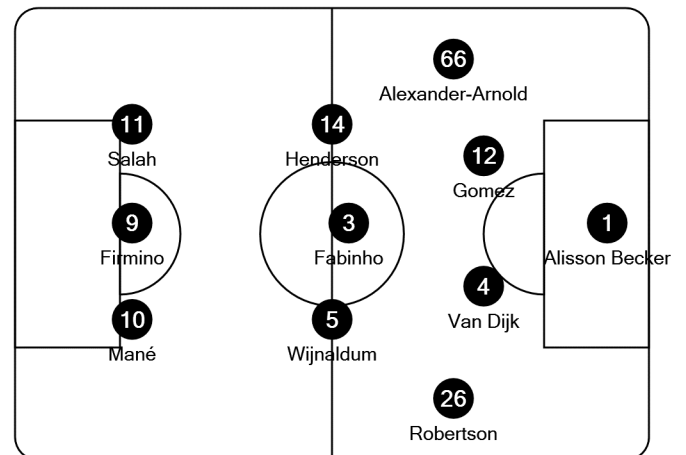

UEFA
CHAMPIONS
LEAGUE

Tactical Line-ups

Round of 16 1st leg - Tuesday 18 February 2020

Estadio Metropolitano - Madrid

Club Atlético de Madrid

- 13 Jan Oblak (GK)
- 5 Thomas
- 6 Koke (C)
- 8 Saúl Níguez
- 9 Álvaro Morata
- 10 Ángel Correa
- 11 Thomas Lemar
- 12 Renan Lodi
- 15 Stefan Savić
- 18 Felipe
- 24 Šime Vrsaljko

- 1 Antonio Adán (GK)
- 2 José María Giménez
- 14 Marcos Llorente
- 19 Diego Costa
- 20 Vitolo
- 21 Yannick Carrasco
- 22 Mario Hermoso

Coach:

Diego Simeone

Referee: Szymon Marciniak (POL)

Fourth official: Tomasz Musiał (POL)

UEFA delegate: Jovan Surbatovic (SRB)

Liverpool FC

- 1 Alisson Becker (GK)
- 3 Fabinho
- 4 Virgil van Dijk
- 5 Georginio Wijnaldum
- 9 Roberto Firmino
- 10 Sadio Mané
- 11 Mohamed Salah
- 12 Joe Gomez
- 14 Jordan Henderson (C)
- 26* Andy Robertson
- 66 Trent Alexander-Arnold