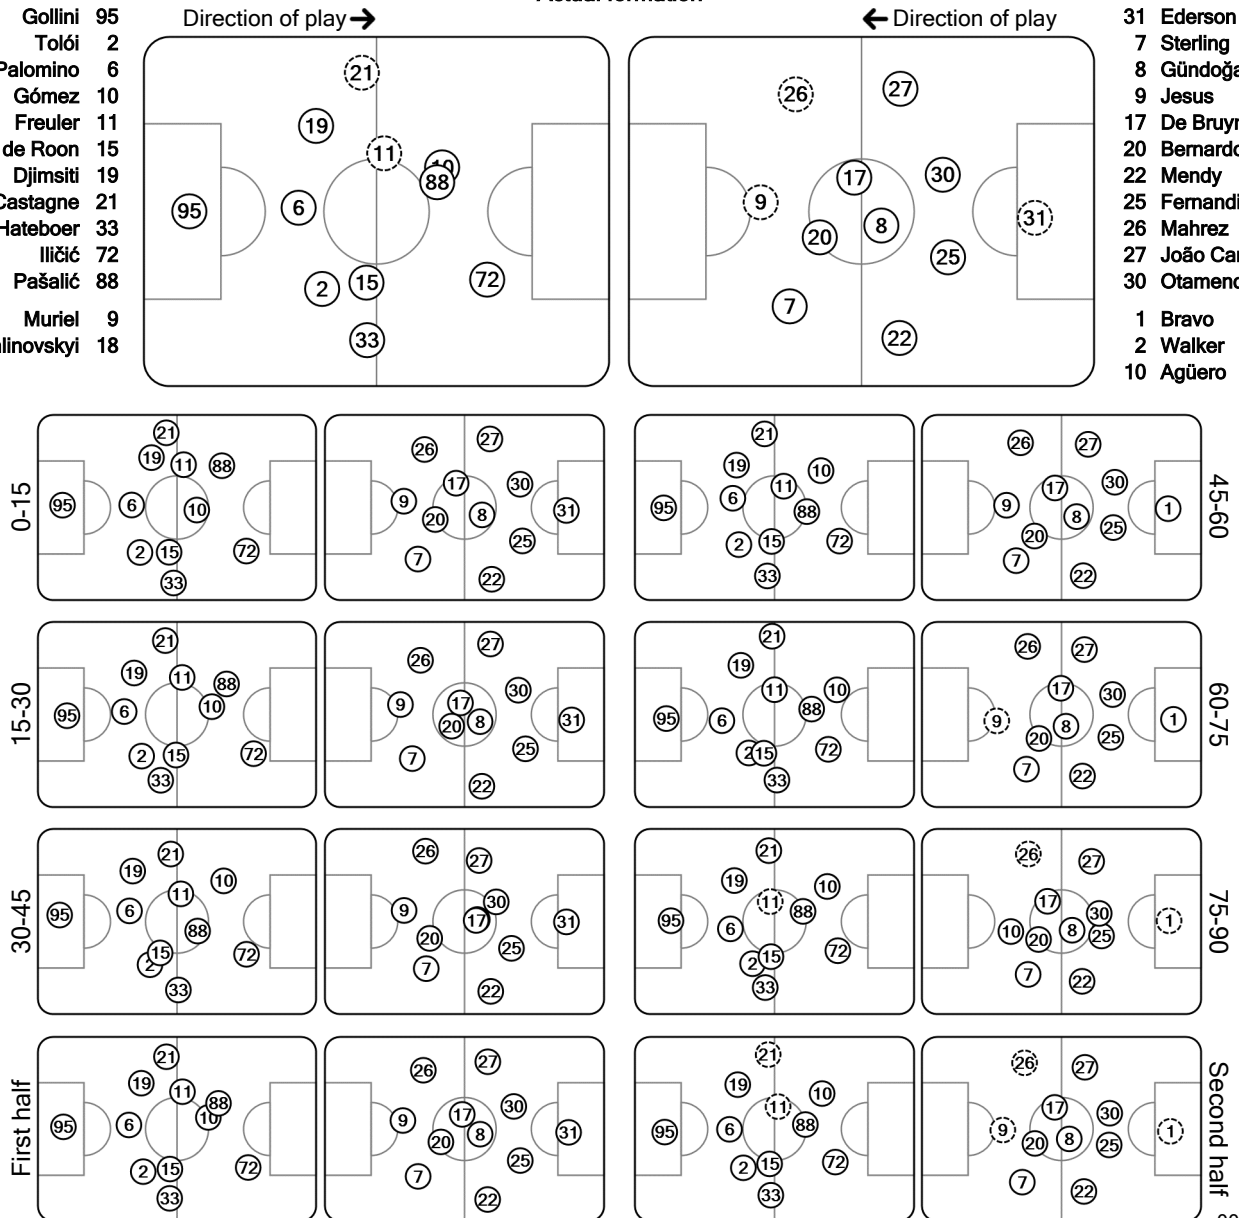

UEFA CHAMPIONS LEAGUE

Tactical Line-ups: full time

Matchday 4 - Wednesday 6 November 2019

Group C - Stadio San Siro - Milan

Atalanta BC

1 - 1

Manchester City FC

84' (in) 18 Malinovskyi / (out) 11 Freuler
90+2' (in) 9 Muriel / (out) 21 Castagne

46' (in) 1 Bravo / (out) 31 Ederson
73' (in) 10 Agüero / (out) 9 Jesus
81' (R) 1 Claudio Bravo
88' (in) 2 Walker / (out) 26 Mahrez

Total time played: 98'59"
42% - 24'46" Ball possession 58% - 34'38"

Actual formation

- Gollini 95
- Tolói 2
- Palomino 6
- Gómez 10
- Freuler 11
- de Roon 15
- Djimsiti 19
- Castagne 21
- Hateboer 33
- Iličić 72
- Pašalić 88
- Muriel 9
- Malinovskyi 18

- 31 Ederson
- 7 Sterling
- 8 Gündoğan
- 9 Jesus
- 17 De Bruyne
- 20 Bernardo Silva
- 22 Mendy
- 25 Fernandinho
- 26 Mahrez
- 27 João Cancelo
- 30 Otamendi
- 1 Bravo
- 2 Walker
- 10 Agüero