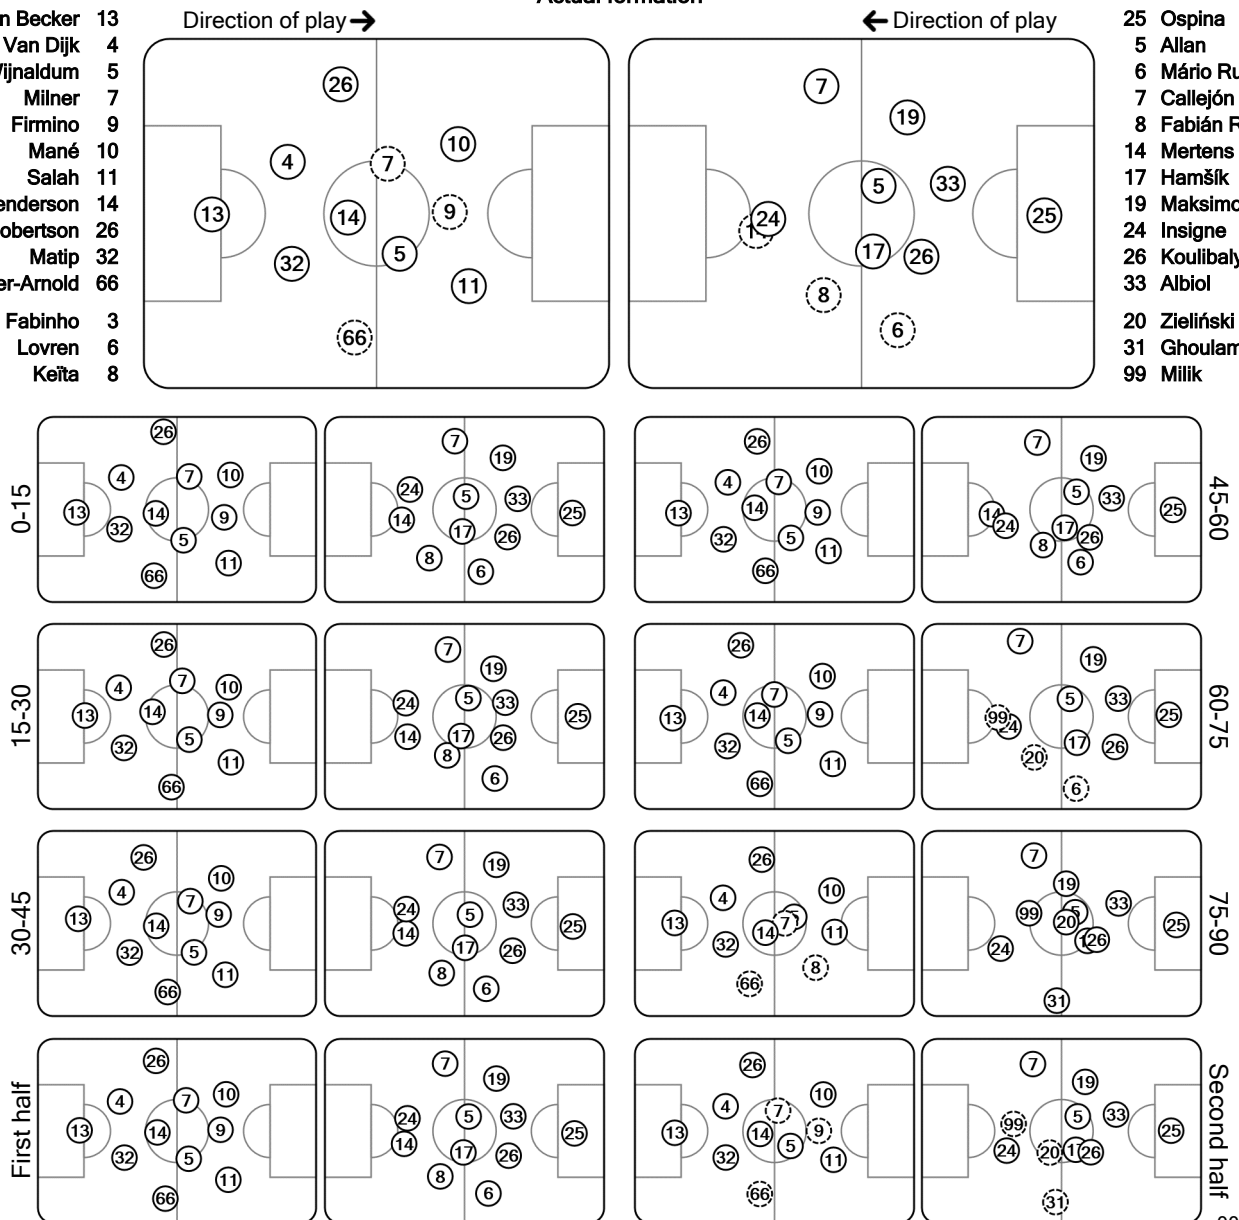

UEFA CHAMPIONS LEAGUE

Tactical Line-ups: full time

Matchday 6 - Tuesday 11 December 2018

Group C - Anfield - Liverpool

Liverpool FC

1 - 0

SSC Napoli

79' (in) 8 Keita / (out) 9 Firmino
85' (in) 3 Fabinho / (out) 7 Milner
90' (in) 6 Lovren / (out) 66 Alexander-Arnold

62' (in) 20 Zieliński / (out) 8 Fabián Ruiz
67' (in) 99 Milik / (out) 14 Mertens
70' (in) 31 Ghoulam / (out) 6 Mário Rui

Total time played: 97'10"
50% - 29'56" Ball possession 50% - 29'41"

Actual formation

- Alisson Becker 13
  Van Dijk 4
  Wijnaldum 5
  Milner 7
  Firmino 9
  Mané 10
  Salah 11
  Henderson 14
  Robertson 26
  Matip 32
  Alexander-Arnold 66
  Fabinho 3
  Lovren 6
  Keita 8

- 25 Ospina
  5 Allan
  6 Mário Rui
  7 Callejón
  8 Fabián Ruiz
  14 Mertens
  17 Hamšík
  19 Maksimović
  24 Insigne
  26 Koulibaly
  33 Albiol
  20 Zieliński
  31 Ghoulam
  99 Milik

Did not play the entire match Substitution Sent off

00:24:29CET
12 Dec 2018