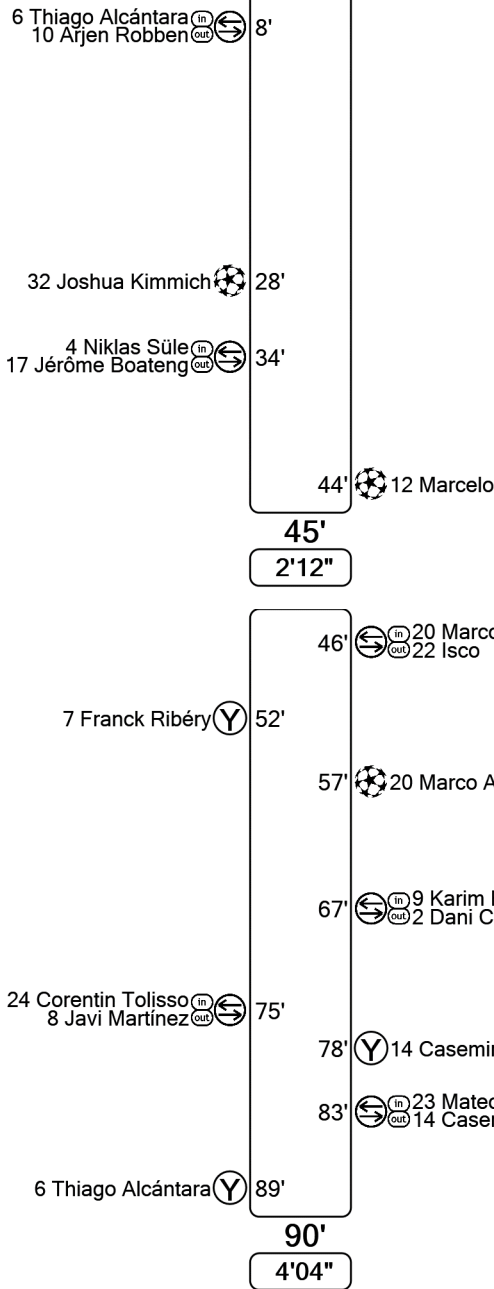

UEFA CHAMPIONS LEAGUE

Full Time Report

Semi-finals 1st leg - Wednesday 25 April 2018

Fußball Arena München - Munich

FC Bayern München Real Madrid CF

1 (1) Half-time

20.45CET

(1) 2 Half-time

- 26 Sven Ulreich (GK)
  5 Mats Hummels
  7 Franck Ribéry
  8 Javi Martínez
  9 Robert Lewandowski
  10 Arjen Robben
  11 James Rodríguez
  13 Rafinha
  17 Jérôme Boateng
  25 Thomas Müller (C)
  32 Joshua Kimmich
  22 Tom Starke (GK)
  2 Sandro Wagner
  4 Niklas Süle
  6 Thiago Alcántara
  14 Juan Bernat
  19 Sebastian Rudy
  24 Corentin Tolisso

Coach: Jupp Heynckes

Table with 3 columns: Statistic, Half time, Full time. Rows include Attempts total, Saves, Corners, Possession, etc.

Referee: Björn Kuipers (NED)
Assistant referees: Sander Van Roekel (NED), Erwin Zeinstra (NED)
Additional assistant referees: Pol Van Boekel (NED), Dennis Higler (NED)

- 1 Keylor Navas (GK)
  2 Dani Carvajal
  4 Sergio Ramos (C)
  5 Raphaël Varane
  7 Cristiano Ronaldo
  8 Toni Kroos
  10 Luka Modrić
  12 Marcelo
  14 Casemiro
  17 Lucas Vázquez
  22 Isco
  13 Kiko Casilla (GK)
  3 Jesús Vallejo
  9 Karim Benzema
  11 Gareth Bale
  15 Theo Hernández
  20 Marco Asensio
  23 Mateo Kovačić

Coach: Zinédine Zidane

Table with 3 columns: Statistic, Half time, Full time. Rows include Attempts total, Saves, Corners, Possession, etc.

Fourth official: Charles Schaap (NED)
UEFA delegate: Dag Steinar Vestlund (NOR)

Attendance: 70,000

Goal, Booked, Sent off, Substitution, Penalty, Own goal, Captain, Goalkeeper, Misses next match if booked

23:48:32CET
25 Apr 2018