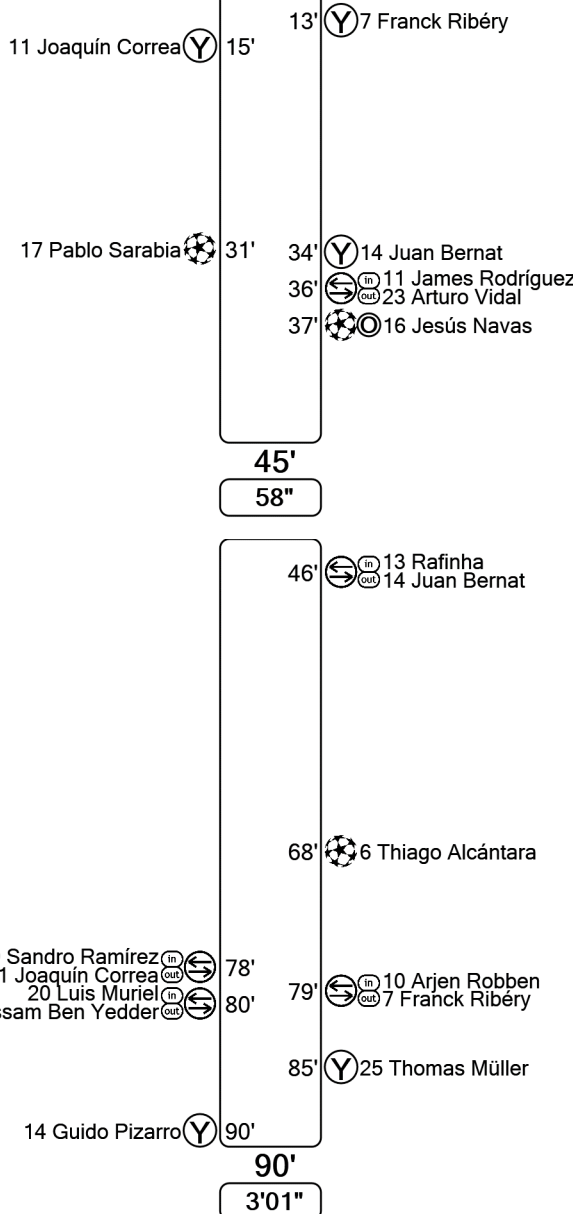

UEFA CHAMPIONS LEAGUE

Full Time Report

Quarter-finals 1st leg - Tuesday 3 April 2018

Estadio Ramón Sánchez Pizjuán - Sevilla

Sevilla FC

FC Bayern München

1 (1) Half-time

20.45CET

(1) 2 Half-time

- 13 David Soria (GK)
  4 Simon Kjær
  5 Clément Lenglet
  * 9 Wissam Ben Yedder
  11 Joaquín Correa
  14 Guido Pizarro
  15 Steven N'Zonzi
  16 Jesús Navas
  17 Pablo Sarabia
  * 18 Sergio Escudero (C)
  22 Franco Vázquez
  1 Sergio Rico (GK)
  12 Johannes Geis
  20 Luis Muriel
  21 Nicolás Pareja
  24 Nolito
  97 Guilherme Arana
  99 Sandro Ramírez

Coach: Vincenzo Montella

Table with 3 columns: Statistic, Half time, Full time. Rows include Attempts total, Saves, Corners, Fouls committed, Possession, Ball in play, Total ball in play.

Referee: Daniele Orsato (ITA)
Assistant referees: Riccardo Di Fiore (ITA), Lorenzo Manganelli (ITA)
Additional assistant referees: Davide Massa (ITA), Antonio Damato (ITA)

- 26 Sven Ulreich (GK)
  5 Mats Hummels
  6 Thiago Alcántara
  7 Franck Ribéry
  8 Javi Martínez
  * 9 Robert Lewandowski
  14 Juan Bernat
  * 17 Jérôme Boateng
  23 Arturo Vidal
  25 Thomas Müller (C)
  * 32 Joshua Kimmich
  22 Tom Starke (GK)
  2 Sandro Wagner
  4 Niklas Süle
  10 Arjen Robben
  11 James Rodríguez
  13 Rafinha
  * 19 Sebastian Rudy

Coach: Jupp Heynckes

Table with 3 columns: Statistic, Half time, Full time. Rows include Attempts total, Saves, Corners, Fouls committed, Possession, Ball in play, Total ball in play.

Fourth official: Alessandro Giallatini (ITA)
UEFA delegate: Eugène Westerink (NED)

Attendance: 40,635

Goal, Booked, Sent off, Substitution, Penalty, Own goal, Captain, Goalkeeper, Misses next match if booked

23:34:52CET 03 Apr 2018