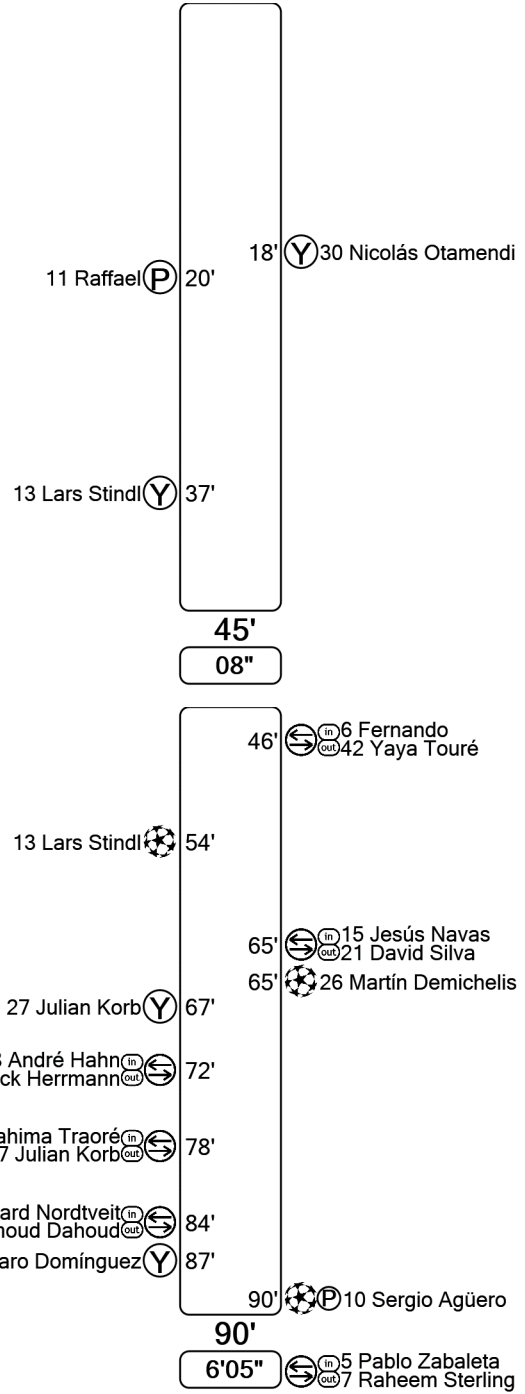

UEFA CHAMPIONS LEAGUE

Full Time Report

Matchday 2 - Wednesday 30 September 2015

Group D - Borussia-Park - Monchengladbach

VfL Borussia Mönchengladbach Manchester City FC

1 (0) half time

20.45CET

2 (0) half time

- 1 Yann Sommer (GK)
  3 Andreas Christensen
  7 Patrick Herrmann
  8 Mahmoud Dahoud
  11 Raffael
  13 Lars Stindl
  15 Álvaro Domínguez
  17 Oscar Wendt
  19 Fabian Johnson
  27 Julian Korb
  34 Granit Xhaka
  33 Christofer Heimeroth (GK)
  6 Håvard Nordtveit
  9 Josip Drmic
  10 Thorgan Hazard
  16 Ibrahima Traoré
  18 Marvin Schulz
  28 André Hahn

Coach: André Schubert

Table with 3 columns: Statistic, Half, Full. Rows include Attempts total, Saves, Corners, Fouls Committed, Possession, etc.

Referee: Clément Turpin (FRA)
Assistant referees: Frédéric Cano (FRA), Nicolas Danos (FRA)
Additional assistant referees: Fredy Fautrel (FRA), Benoit Bastien (FRA)

- 1 Joe Hart (GK)
  3 Bacary Sagna
  7 Raheem Sterling
  10 Sergio Agüero
  11 Aleksandar Kolarov
  17 Kevin De Bruyne
  21 David Silva
  25 Fernandinho
  26 Martín Demichelis
  30 Nicolás Otamendi
  42 Yaya Touré
  13 Willy Caballero (GK)
  5 Pablo Zabaleta
  6 Fernando
  15 Jesús Navas
  50 Pablo Maffeo
  62 Brandon Barker
  70 George Evans

Coach: Manuel Pellegrini

Table with 3 columns: Statistic, Half, Full. Rows include Attempts total, Saves, Corners, Fouls Committed, Possession, etc.

Fourth official: Hicham Zakrani (FRA)
UEFA delegate: Milovan Djukanović (MNE)

Attendance: 46,217