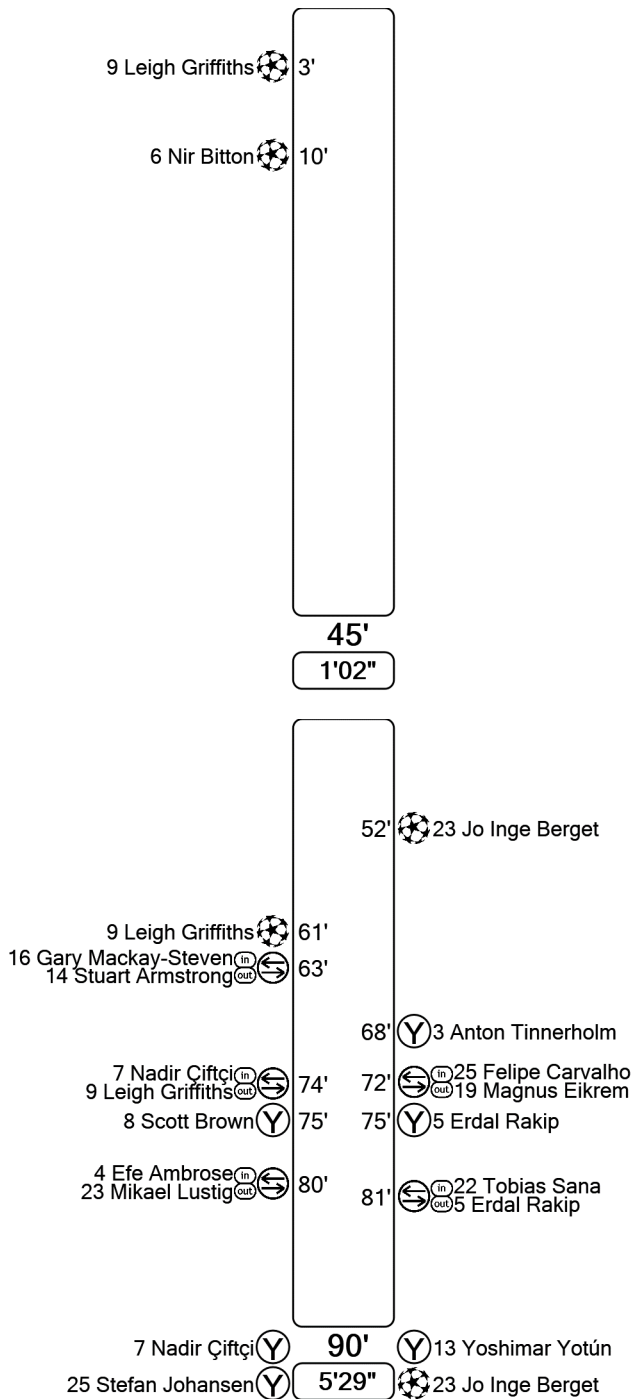

	Half	Full
Attempts total	5	10
Attempts on target	1	4
Saves	1	1
Corners	3	4
Offsides	1	2
Fouls Committed	4	13
Fouls Suffered	5	14
Free kicks to goal	0	0
Possession	40%	43%
Ball in play	11'40"	23'23"
Total ball in play	29'15"	54'51"