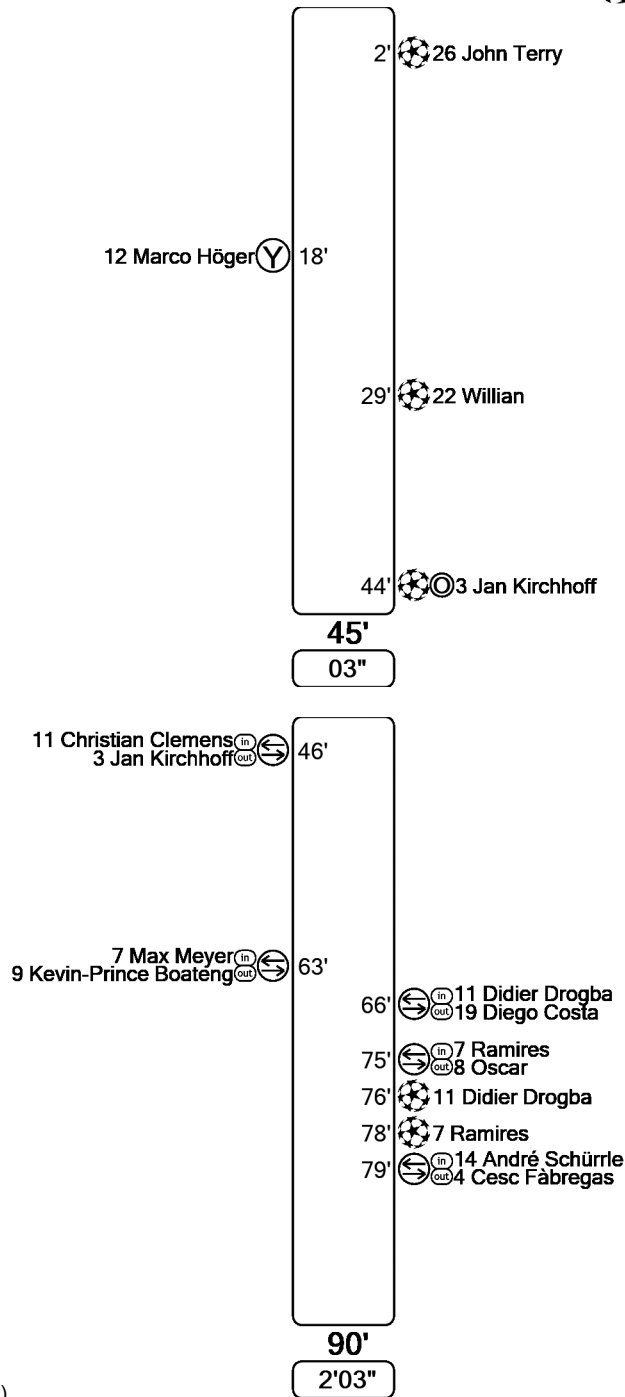

	Half	Full
Attempts total	7	13
Attempts on target	4	7
Saves	0	3
Corners	5	6
Offsides	2	6
Fouls Committed	7	10
Fouls Suffered	6	7
Free kicks to goal	0	0
Possession	56%	56%
Ball in play	18'16"	39'14"
Total ball in play	32'48"	70'26"