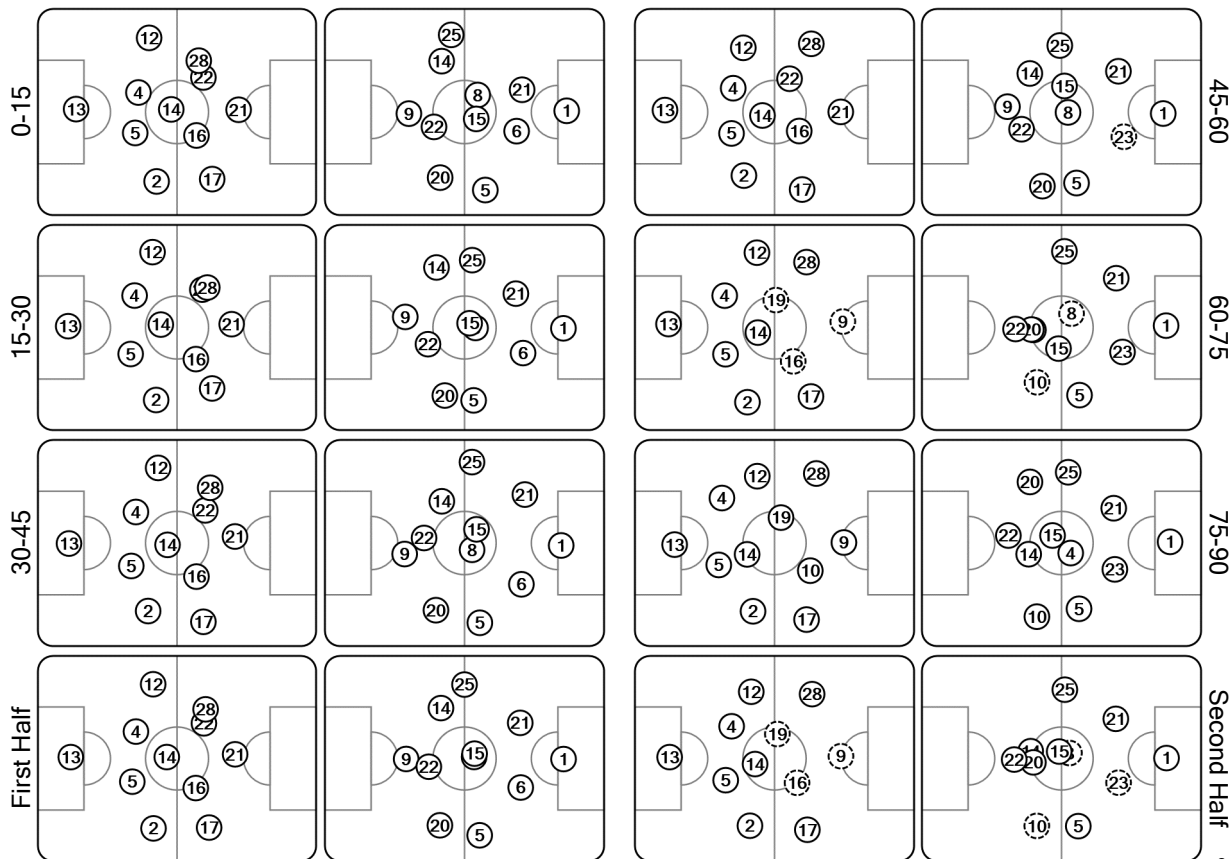

Tactical Line-ups: full time

Final - Tuesday 9 August 2016

Lerkendal Stadion - Trondheim

Real Madrid CF

3 - 2

Sevilla FC

Real Madrid CF win 3 - 2 after extra time

62' (In) 9 Benzema / (Out) 21 Morata
 66' (In) 19 Modrić / (Out) 22 Isco
 73' (In) 10 James Rodríguez / (Out) 16 Kovačić

51' (In) 23 Rami / (Out) 6 Daniel Carriço
 67' (In) 10 Konoplyanka / (Out) 9 Vietto
 74' (In) 4 Kranevitter / (Out) 8 Iborra
 93' (R) 5 Timothée Kolodziejczak

Total time played: 127'30"
 42% - 35'51" Ball possession 58% - 49'19"

Actual formation

Direction of play --> <-- Direction of play

<ul style="list-style-type: none"> Casilla 13 Carvajal 2 Ramos 4 Varane 5 Marcelo 12 Casemiro 14 Kovačić 16 Lucas Vázquez 17 Morata 21 Isco 22 Asensio 28 Benzema 9 James Rodríguez 10 Modrić 19 			<ul style="list-style-type: none"> 1 Rico 5 Kolodziejczak 6 Daniel Carriço 8 Iborra 9 Vietto 14 Kiyotake 15 N'Zonzi 20 Vitolo 21 Pareja 22 Vázquez 25 Mariano Ferreira 4 Kranevitter 10 Konoplyanka 23 Rami
--	--	---	---